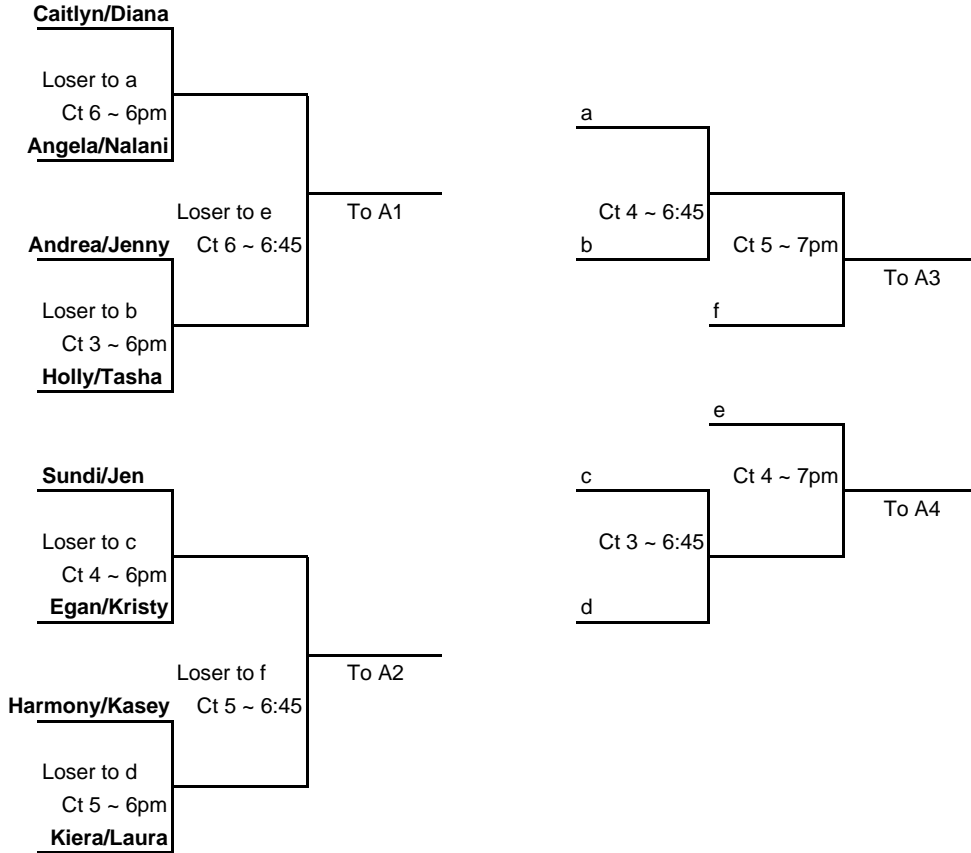

Wasatch Late Summer League

Sports Mall please fax to

Women's Open League ~ Tuesday Nights

1-801-395-8665

		13-Jul				20-Jul				27-Jul				3-Aug				10-Aug				17-Aug	24-Aug	25-Aug
		Ct 6	Ct 5	Ct 4	Ct 3	Ct 6	Ct 5	Ct 4	Ct 3	Ct 6	Ct 5	Ct 4	Ct 3	Ct 6	Ct 5	Ct 4	Ct 3	WED						
6:00	Week 1	10 v 11	8 v 9	12 v 4		13 v 11	4 v 6	2 v 7		11 v 7	2 v 10			8 v 11	7 v 9	6 v 12	1 v 2	Tournament ~ No Subs!!						
6:40		10 v 9	11 v 6	4 v 13	12 v 1	4 v 11	2 v 6	12 v 9		4 v 9	1 v 8	10 v 6	2 v 11	11 v 12	1 v 7	6 v 9	3 v 13							
7:10		2 v 8	3 v 1	7 v 13		11 v 1	9 v 13	3 v 7	10 v 8	4 v 7	12 v 8	6 v 3	13 v 1	3 v 11	7 v 10	2 v 4								
7:45		10 v 3	7 v 6	2 v 13		3 v 8	2 v 9	12 v 7	10 v 1	4 v 1	13 v 12	8 v 6	3 v 9	3 v 12	4 v 10	8 v 13								

Women's Open

Tuesday, August 17

--2 out of 3-- |-----1 game to 25 points (no cap)-----|

Women's Open

Tuesday, August 24

1 game to 25 points (no cap)

Women's Open

Wednesday, August 25