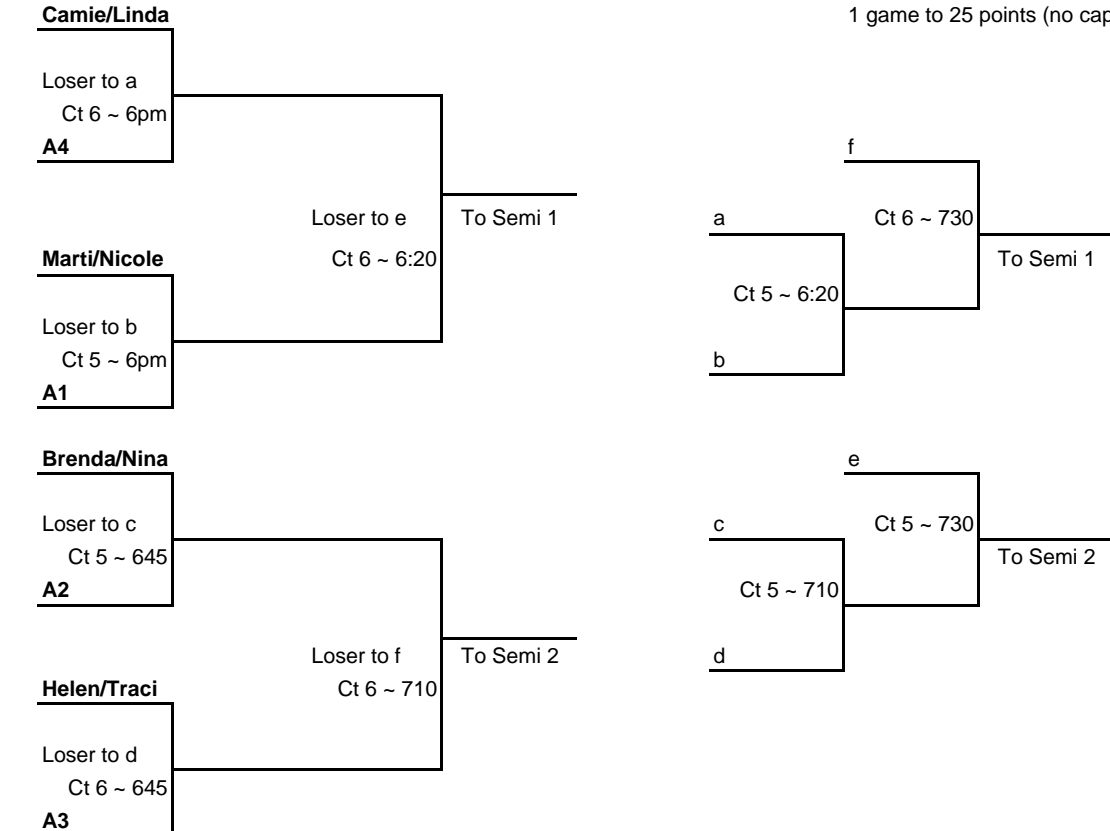

Women's Open

Tuesday, August 17

--2 out of 3-- |-----1 game to 25 points (no cap)-----|

Women's Open

Tuesday, August 24

1 game to 25 points (no cap)

Women's Open

Wednesday, August 25